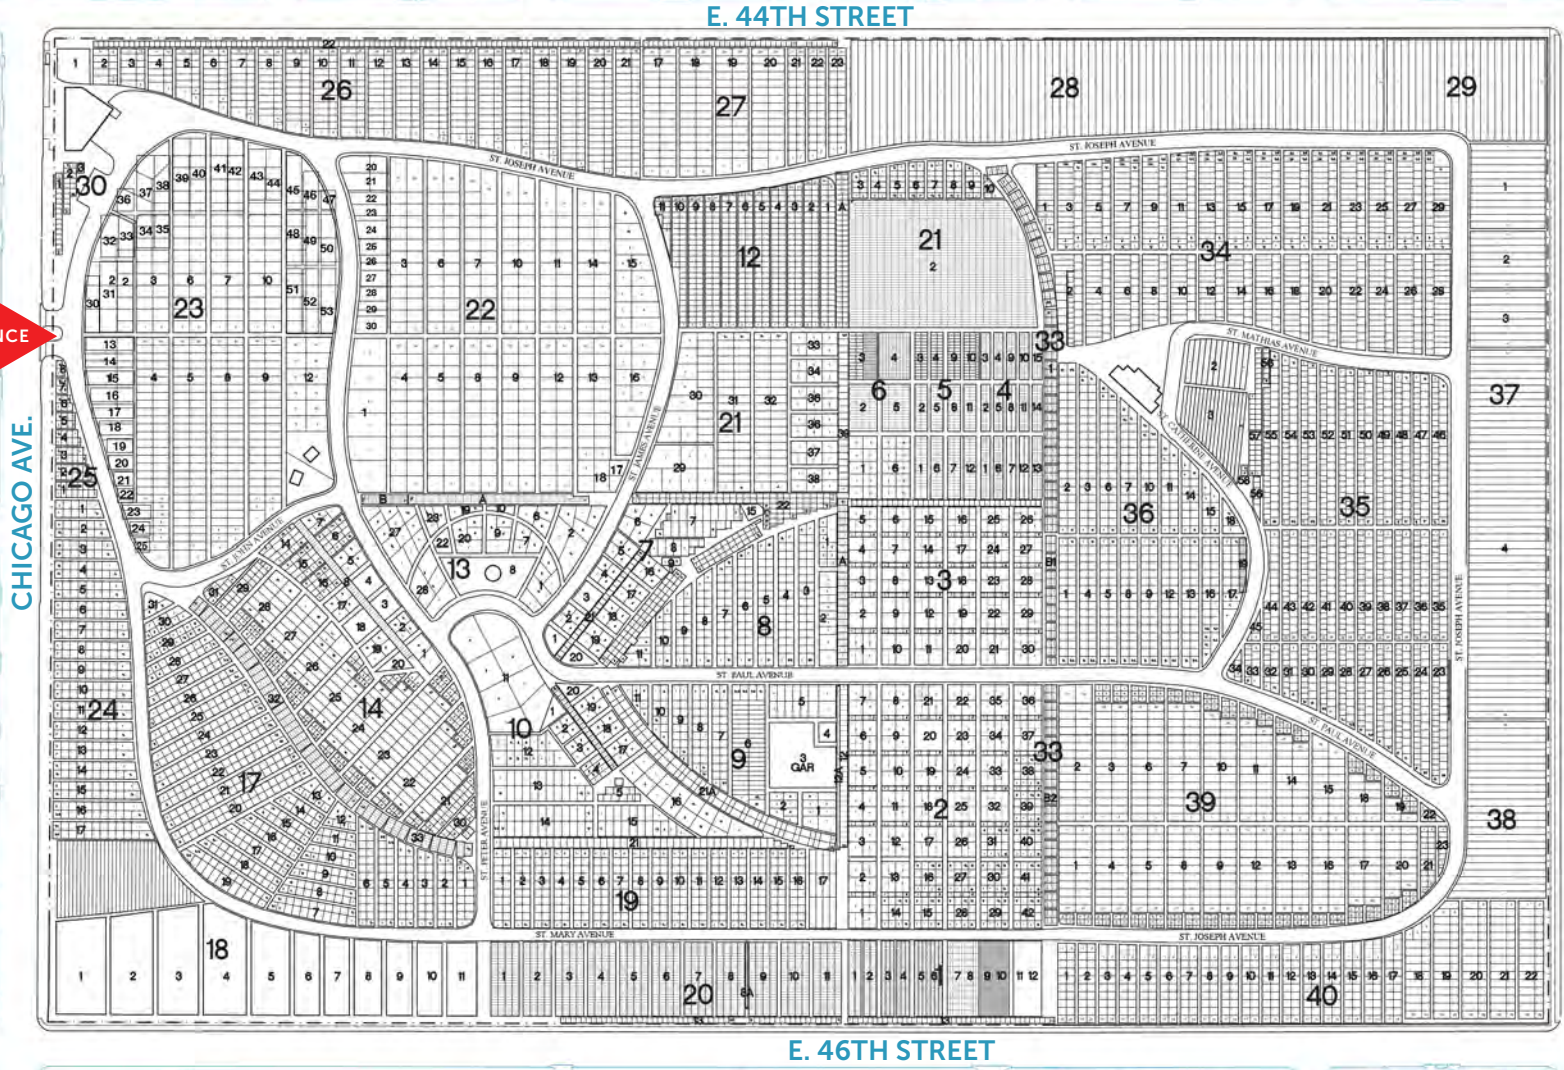

MAIN ENTRANCE

# ST. MARY'S CEMETERY

4403 Chicago Ave., Minneapolis, MN CONTACT US: (651) 488-8866